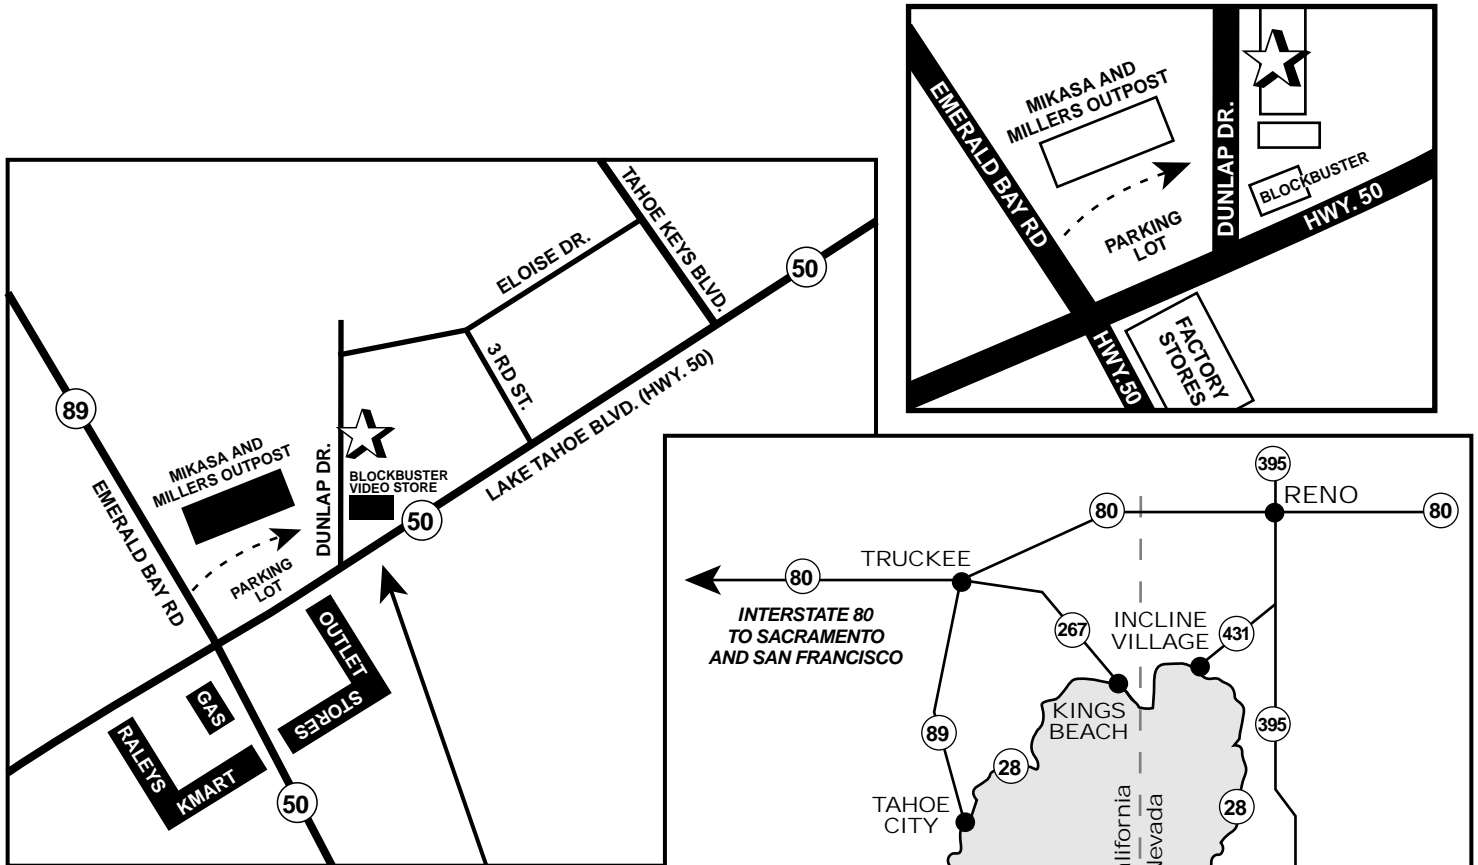

# LAKE TAHOE ACCOMMODATIONS

## Directions to the South Lake Tahoe Office

2048 Dunlap Drive #4 • South Lake Tahoe, CA 96150

**FROM THE BAY AREA:** Take Interstate 80 to Sacramento and change to Highway 50 east in Sacramento. Distance to South Lake Tahoe is approximately 100 miles. Pass the Lake Tahoe Airport on your right. Approximately 1 mile past airport you will come to stoplight. Proceed straight through light. Turn immediately right into Millers Outpost / Mikasa parking lot and exit onto side street next to Millers. This is Dunlap Drive and we are right across the street, next to the health food store.

**FROM RENO/TAHOE AIRPORT:** Take Highway 395 south through Carson City. On the south side of Carson, turn right on Highway 50 west. Proceed to South Lake Tahoe and cross the Stateline from Nevada into California. Approximately 5 miles into California on your right, you will see a Staples Store, then right next door a BlockBuster Video (only one in town). Turn immediately right after the Blockbuster. This street is Dunlap Drive and our offices are in the third building in on the right hand side.