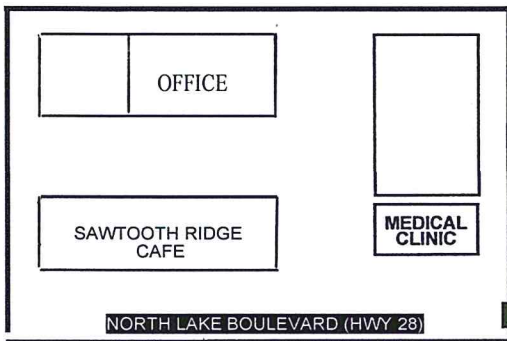

LUXURY
VACATION
RENTALS

LAKE TAHOE ACCOMMODATIONS

Directions to the Tahoe City Office
905 North Lake Blvd. • Tahoe City, CA 96145

FROM THE BAY AREA: Take Interstate 80 through Sacramento, East toward Truckee. Take 2nd Truckee exit (Hwy 89 South-Squaw Valley/Tahoe City). Keep to right at off ramp. Travel 13 miles into Tahoe City. Continue straight through the traffic light to Trading Post Center (3/4 mile) on the left side of the street across from Safeway (Lighthouse Center) and just before the Lake of the Sky Motor Lodge (look for their white triangular sign).

FROM RENO AIRPORT: Turn right out of the airport on Hwy 395 toward 1-80. Take 1-80 West toward Tahoe City/Squaw Valley. Left at off ramp. Travel 13 miles into Tahoe City. Continue straight through the traffic light to Trading Post Center (3/4 mile) on the left side of the street across from Safeway(Lighthouse Center) and just before the Lake of the Sky Motor Lodge (look for their white triangular sign).